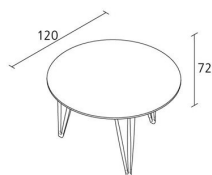

Alias

plettro Ø120 / W05_120

Round table with legs in solid oak or walnut wood and elements in lacquered aluminium. Top in multilayer plywood with pre-composed oak veneer, or with oak or walnut veneer. Finish in natural oak wood or lacquered (whitened, Canaletto walnut, dark, ash grey, black coloured stains) or walnut.

Alias S.r.l. a Socio Unico

Via delle Marine 5 -24064 Grumello del Monte (BG) - Italia
Ph + 39 035 4422511 - info@alias.design - VAT 02176720163

Designers

Paolo Rizzatto

Born in Milan in 1941, he graduated in architecture at the Polytechnic. He worked on the construction and interior design of houses and civic buildings in Milan, Bologna, Novara, Chieti and Formentera. In 1991 he started to collaborate with Alias, for which he designed the armchair young lady, following by the stool young boy in 1993 and Flexus sofa in 2000. From 1997 he has been giving lectures on lighting design at the Domus Academy and the Polytechnic in Milan, where he lives and works.