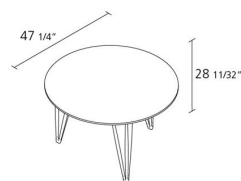

Alias

plettro Ø120 / W05_120

Round table with legs in solid oak or walnut wood and elements in lacquered aluminium. Top in multilayer plywood with pre-composed oak veneer, or with oak or walnut veneer. Finish in natural oak wood or lacquered (whitened, Canaletto walnut, dark, ash grey, black coloured stains) or walnut.

Alias S.r.l. a Socio Unico

Via delle Marine 5 -24064 Grumello del Monte (BG) - Italia
Ph + 39 035 4422511 - info@alias.design - VAT 02176720163

Designers

Paolo Rizzatto

Born in Milan in 1941, he graduated in architecture at the Polytechnic. He worked on the construction and interior design of houses and civic buildings in Milan, Bologna, Novara, Chieti and Formentera. In 1991 he started to collaborate with Alias, for which he designed the armchair young lady, following by the stool young boy in 1993 and Flexus sofa in 2000. From 1997 he has been giving lectures on lighting design at the Domus Academy and the Polytechnic in Milan, where he lives and works.