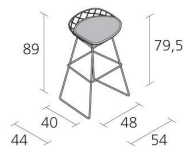

Alias

KOBI HIGH STOOL / N03

Patrick Norguet

Tabouret haut pour l'extérieur en acier laqué. Coussin en polyuréthane expansé revêtu en tissu Tempotest®, simili cuir Serge Ferrari® ou tissu Création Baumann®.