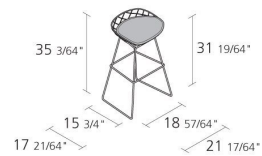

Alias

KOBI HIGH STOOL / N03

Patrick Norguet

Tabouret haut pour l'extérieur en acier laqué. Coussin en polyuréthane expansé revêtu en tissu Tempotest®, simili cuir Serge Ferrari® ou tissu Création Baumann®.