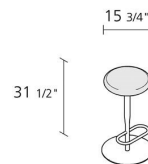

Alias

ATLAS STOOL / 760

Jasper Morrison

Tabouret haut avec base ronde et pied en acier laqué, assise tournante en MDF garni de mousse revêtu en tissu.