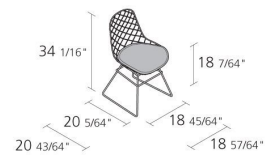

Alias

KOBI SLEDGE / N01

Patrick Norguet

Stuhl für Aussenbereich aus lackiertem Stahl. Kissen aus Poliurethanschaumstoff mit Bezug aus Tempotest® Stoff, Serge Ferrari® Kunstleder oder Création Baumann® Stoff.