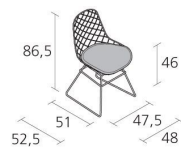

Alias

KOBI SLEDGE / N01

Patrick Norguet

Stuhl für Aussenbereich aus lackiertem Stahl. Kissen aus Poliurethanschaumstoff mit Bezug aus Tempotest® Stoff, Serge Ferrari® Kunstleder oder Création Baumann® Stoff.