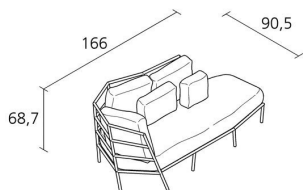

Alias

DEHORS / 373_0

Michele De Lucchi

Dormeuse für den Außenbereich mit Gestell aus Stahl lackiert. Abziehbarer Sitzbezug aus Stoff Création Baumann® oder aus Stoff 100% Acrylfaden durchgehend gefärbt, Innenfüllung aus Alkydharz. Kissen im Preis enthalten.