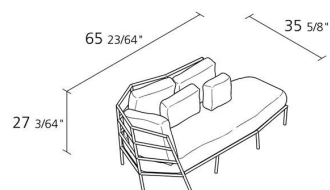

Alias

DEHORS / 373_0

Michele De Lucchi

Dormeuse für den Außenbereich mit Gestell aus Stahl lackiert. Abziehbarer Sitzbezug aus Stoff Création Baumann® oder aus Stoff 100% Acrylfaden durchgehend gefärbt, Innenfüllung aus Alkydharz. Kissen im Preis enthalten.