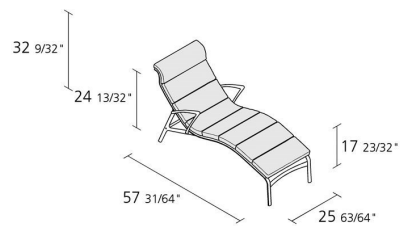

Alias

LONGFRAME SOFT / 415_0

Chaise longue mit Armlehnen mit Gestell aus fließgepresstem Aluminium und Aluminiumdruckgusselementen. Sitz und Rückenlehne aus feuerhemmendem PVC-beschichtetem Polyesternetzgewebe; Abnehmbares Kissen mit Polsterung aus draenierendem Polyurethanschaum und Bezug aus Stoff Tempotest®, Kunstleder Serge Ferrari® oder Création Baumann®. Gespanntes Kevlar-Kabel schwarz.