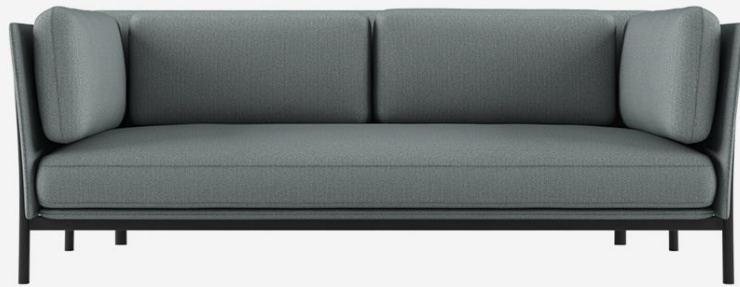

Alias

TWELVE 2 / 881

PearsonLloyd

Two-seater sofa with die-cast aluminium legs and steel frame. Seat cushion, back and arms in polyurethane with removable covers in Camira® or Kvadrat® fabric or Pelle Frau® leather.

STOVE ENAMELLED ALUMINIUM

A009

A022

A039

A041

A042

A047

LEATHER PELLE FRAU® COLOR SYSTEM