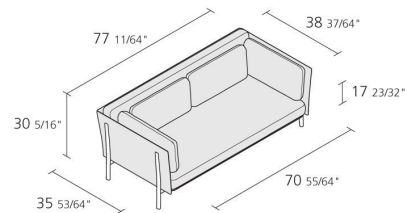

Alias

TWELVE 2 / 881

PearsonLloyd

Two-seater sofa with die-cast aluminium legs and steel frame. Seat cushion, back and arms in polyurethane with removable covers in Camira® or Kvadrat® fabric or Pelle Frau® leather.

Max number pieces per a box

1,03

Volume in m³

77

Gross weight in Kg

FINISHES TWELVE 2 / 881

POLISHED ALUMINIUM

AB