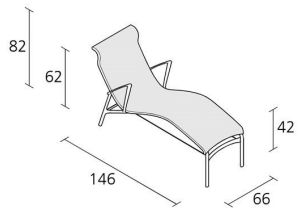

Alias S.r.l. a Socio Unico

Via delle Marine 5 -24064 Grumello del Monte (BG) - Italia
Ph + 39 035 4422511 - info@alias.design - VAT 02176720163