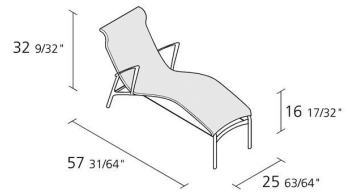

Alias S.r.l. a Socio Unico

Via delle Marine 5 -24064 Grumello del Monte (BG) - Italia
Ph + 39 035 4422511 - info@alias.design - VAT 02176720163