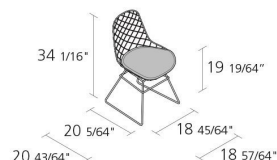

Alias S.r.l.

Via delle Marine 5 -24064 Grumello del Monte (BG) - Italia
Ph + 39 035 4422511 - info@alias.design - VAT 02176720163