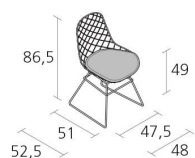

Alias S.r.l.

Via delle Marine 5 -24064 Grumello del Monte (BG) - Italia
Ph + 39 035 4422511 - info@alias.design - VAT 02176720163