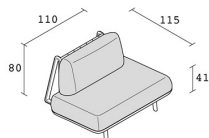

## TRIGONO ARMCHAIR / D10

*Michele De Lucchi*

Armchair with structure in solid oak and straps in fabric or leather. Seat and back combined with removable cover in fabric or leather.

NOTES: the seat has a bottom band 10cm high in the same finish of the back straps. It is possible to choose two different cover finishes: one for the seat/back and one for band/straps.