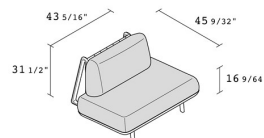

## TRIGONO ARMCHAIR / D10

*Michele De Lucchi*

Armchair with structure in solid oak and straps in fabric or leather. Seat and back combined with removable cover in fabric or leather.

NOTES: the seat has a bottom band 10cm high in the same finish of the back straps. It is possible to choose two different cover finishes: one for the seat/back and one for band/straps.