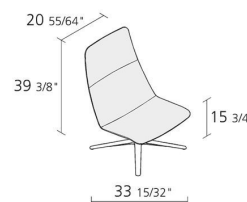

Alias S.r.l.

Via delle Marine 5 -24064 Grumello del Monte (BG) - Italia
Ph + 39 035 4422511 - info@alias.design - VAT 02176720163