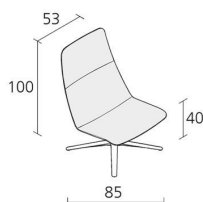

Alias S.r.l.

Via delle Marine 5 -24064 Grumello del Monte (BG) - Italia
Ph + 39 035 4422511 - info@alias.design - VAT 02176720163