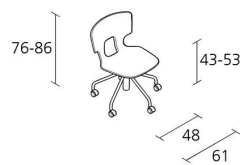

## ERICE STUDIO / 50C

*Alfredo Häberli*

Height adjustable chair on soft (or hard \*\*\*) castors, with 5-star swivel base in stove enamelled steel; seat and back in solid plastic material.\*\*\* on request