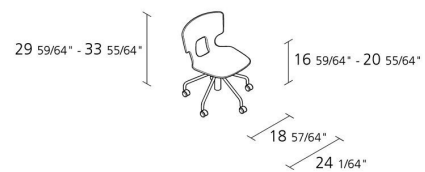

Alias

ERICE STUDIO / 50C

Alfredo Häberli

Height adjustable chair on soft (or hard ***) castors, with 5-star swivel base in stove enamelled steel; seat and back in solid plastic material.*** on request