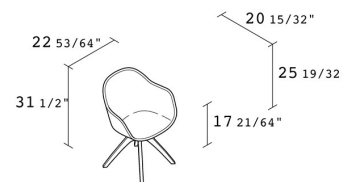

Alias

NEW LADY SOFT WOOD / 07F

Paolo Rizzatto

Small armchair with 4 star base in solid oak wood. Shell in polyurethane covered with fabric or leather (cover is not removable).

NOTE: it is possible to choose two different colors for the inner and outer seat cover.