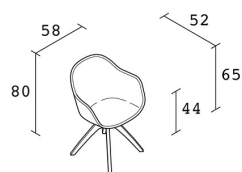

Alias

NEW LADY SOFT WOOD / 07F

Paolo Rizzatto

Small armchair with 4 star base in solid oak wood. Shell in polyurethane covered with fabric or leather (cover is not removable).

NOTE: it is possible to choose two different colors for the inner and outer seat cover.