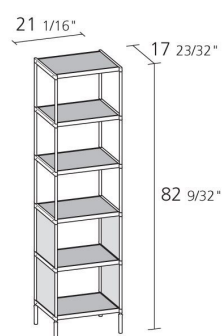

Alias S.r.l.

Via delle Marine 5 -24064 Grumello del Monte (BG) - Italia
Ph + 39 035 4422511 - info@alias.design - VAT 02176720163