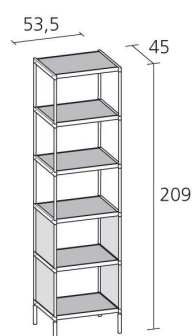

Alias S.r.l.

Via delle Marine 5 -24064 Grumello del Monte (BG) - Italia
Ph + 39 035 4422511 - info@alias.design - VAT 02176720163