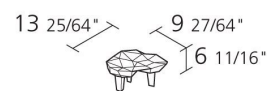

Alias S.r.l.

Via delle Marine 5 -24064 Grumello del Monte (BG) - Italia
Ph + 39 035 4422511 - info@alias.design - VAT 02176720163