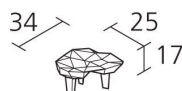

Alias S.r.l.

Via delle Marine 5 -24064 Grumello del Monte (BG) - Italia
Ph + 39 035 4422511 - info@alias.design - VAT 02176720163