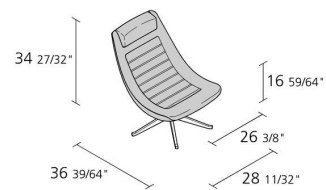

Alias

MANZÙ BLACK / 090_P

Pio Manzù

Armchair with seat and back shell in compact polyurethane moulded together with expanded polyurethane, 5-star base in black (A011) stove enamelled die-cast aluminium, upholstered in black (B030) Pelle Frau® leather.

Volume in m³

15

Gross weight in Kg

FINISHES MANZÙ BLACK / 090_P

STOVE ENAMELLED ALUMINIUM

A011

LEATHER PELLE FRAU® COLOR SYSTEM

B030