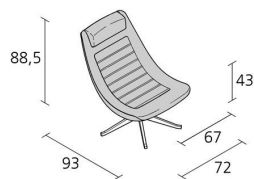

Alias

MANZÙ BLACK / 090_P

Pio Manzù

Armchair with seat and back shell in compact polyurethane moulded together with expanded polyurethane, 5-star base in black (A011) stove enamelled die-cast aluminium, upholstered in black (B030) Pelle Frau® leather.

Volume in m³

15

Gross weight in Kg

FINISHES MANZÙ BLACK / 090_P

STOVE ENAMELLED ALUMINIUM

A011

LEATHER PELLE FRAU® COLOR SYSTEM

B030