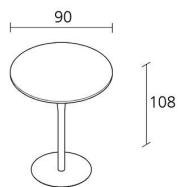

Alias

ATLAS TABLE / 796

Jasper Morrison

Round table with 80 mm diameter stove enamelled steel leg; 530 mm diameter base in stove enamelled steel. Top:

- laminate and maple heart-wood edge
- Full Color plywood, th. 12 mm

ON REQUEST: also available in maple