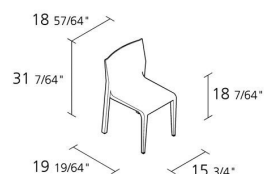

Alias S.r.l.

Via delle Marine 5 -24064 Grumello del Monte (BG) - Italia
Ph + 39 035 4422511 - info@alias.design - VAT 02176720163