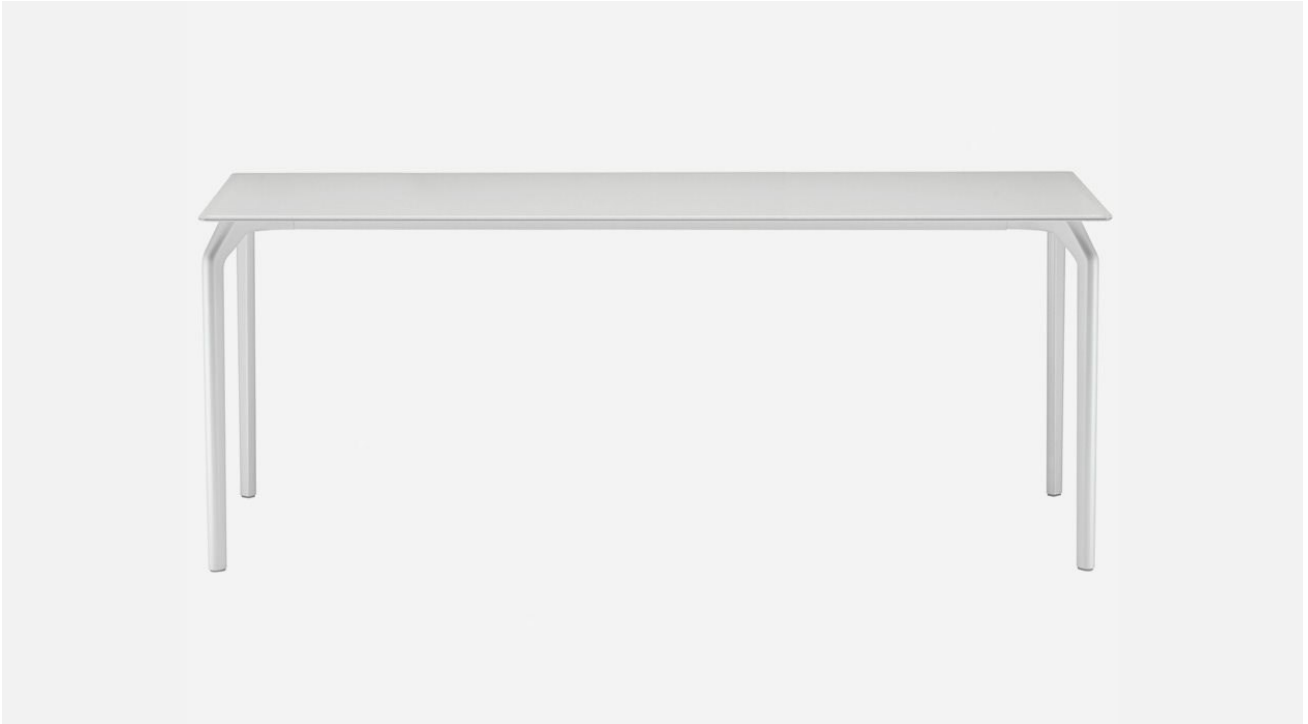

Alias

TEC system 800 / 676

Table "outset" modul with 4 legs and structure composed by die-cast and extruded aluminium elements. Stove enamelled or polished structure. Top in plywood white Full Color. Top also available with cable management with possibility to have: - cables hole- panel (cod. 642) - charger