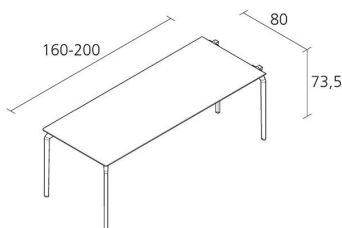

Alias S.r.l.

Via delle Marine 5 -24064 Grumello del Monte (BG) - Italia
Ph + 39 035 4422511 - info@alias.design - VAT 02176720163