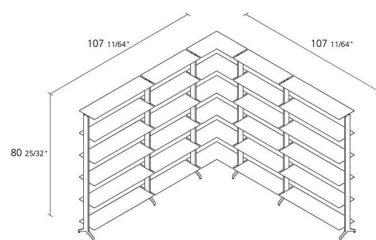

Alias S.r.l.

Via delle Marine 5 -24064 Grumello del Monte (BG) - Italia
Ph + 39 035 4422511 - info@alias.design - VAT 02176720163