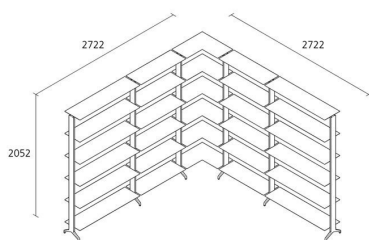

Alias S.r.l.

Via delle Marine 5 -24064 Grumello del Monte (BG) - Italia
Ph + 39 035 4422511 - info@alias.design - VAT 02176720163