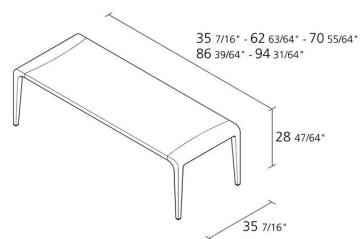

Alias

ILVOLO / 390

Riccardo Blumer

Table with structure in solid wood maple or ash. Maple veneer, oak veneer or walnut; Internal leg support in injected polyurethane foam. Finish in transparent lacquered wood or in colored stains in various colors.