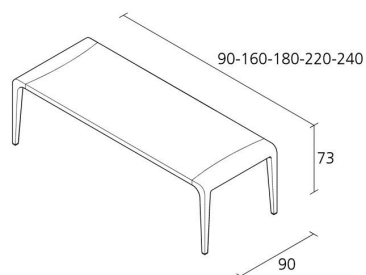

Alias

ILVOLO / 390

Riccardo Blumer

Table with structure in solid wood maple or ash. Maple veneer, oak veneer or walnut; Internal leg support in injected polyurethane foam. Finish in transparent lacquered wood or in colored stains in various colors.