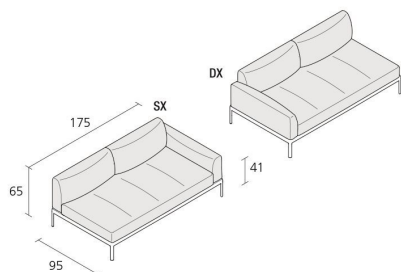

Alias S.r.l.

Via delle Marine 5 -24064 Grumello del Monte (BG) - Italia
Ph + 39 035 4422511 - info@alias.design - VAT 02176720163