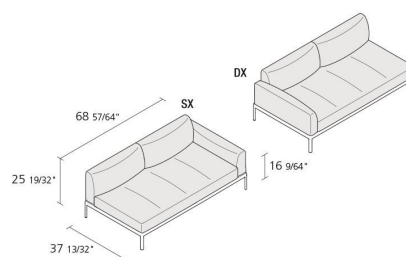

Alias S.r.l.

Via delle Marine 5 -24064 Grumello del Monte (BG) - Italia
Ph + 39 035 4422511 - info@alias.design - VAT 02176720163