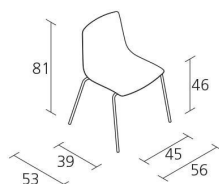

Alias S.r.l.

Via delle Marine 5 -24064 Grumello del Monte (BG) - Italia
Ph + 39 035 4422511 - info@alias.design - VAT 02176720163