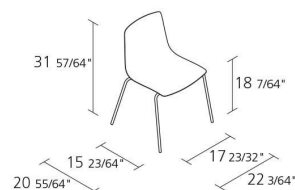

Alias S.r.l.

Via delle Marine 5 -24064 Grumello del Monte (BG) - Italia
Ph + 39 035 4422511 - info@alias.design - VAT 02176720163