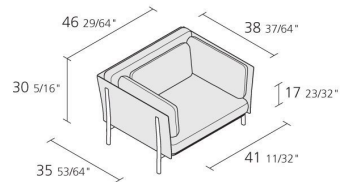

Alias

TWELVE 1 / 880

PearsonLloyd

Armchair with die-cast aluminium legs and steel frame. Seat cushion, back and arms in polyurethane with removable covers in Camira® or Kvadrat® fabric or Pelle Frau® leather.