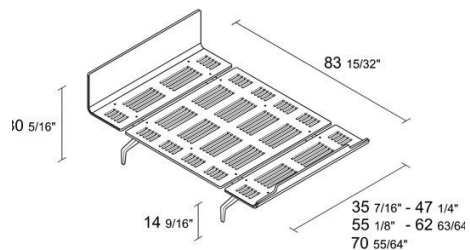

Alias S.r.l.

Via delle Marine 5 -24064 Grumello del Monte (BG) - Italia
Ph + 39 035 4422511 - info@alias.design - VAT 02176720163