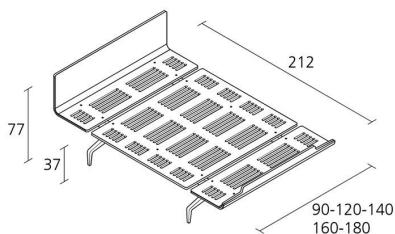

Alias S.r.l.

Via delle Marine 5 -24064 Grumello del Monte (BG) - Italia
Ph + 39 035 4422511 - info@alias.design - VAT 02176720163