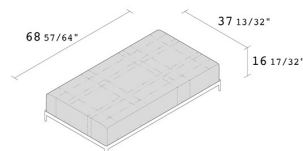

Alias S.r.l.

Via delle Marine 5 -24064 Grumello del Monte (BG) - Italia
Ph + 39 035 4422511 - info@alias.design - VAT 02176720163