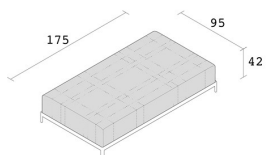

Alias S.r.l.

Via delle Marine 5 -24064 Grumello del Monte (BG) - Italia
Ph + 39 035 4422511 - info@alias.design - VAT 02176720163