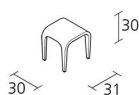

Alias S.r.l.

Via delle Marine 5 -24064 Grumello del Monte (BG) - Italia
Ph + 39 035 4422511 - info@alias.design - VAT 02176720163