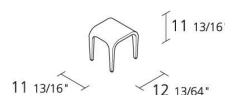

Alias S.r.l.

Via delle Marine 5 -24064 Grumello del Monte (BG) - Italia
Ph + 39 035 4422511 - info@alias.design - VAT 02176720163