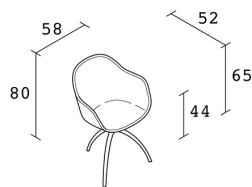

Alias

NEW LADY SOFT / 07E

Paolo Rizzatto

Small armchair with 3-legs base in die-cast aluminium stove enamelled or polished. Shell in polyurethane covered with fabric or leather (cover is not removable). NOTE: it is possible to choose two different colors for the inner and outer seat cover.