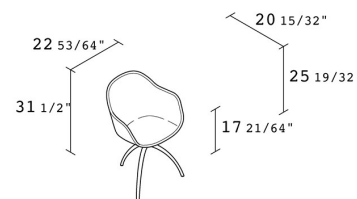

Alias

NEW LADY SOFT / 07E

Paolo Rizzatto

Small armchair with 3-legs base in die-cast aluminium stove enamelled or polished. Shell in polyurethane covered with fabric or leather (cover is not removable). NOTE: it is possible to choose two different colors for the inner and outer seat cover.