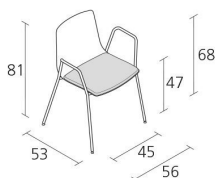

Alias

Slim chair 4 arm soft S / 89D

Chair with structure and arms in lacquered or chromed steel (stackable version on request). Shell in monochromatic polypropylene with cushion fixed to the seat covered in fabric, leather or ecoleather.

Alias S.r.l.

Via delle Marine 5 -24064 Grumello del Monte (BG) - Italia
Ph + 39 035 4422511 - info@alias.design - VAT 02176720163

Designers

PearsonLloyd

Tom Lloyd and Luke Pearson founded PearsonLloyd in 1997 and since then completed a wide range of projects. The studio uses an investigative approach based on research that combines in a balanced manner the creation, efficiency, user needs and ergonomics. Some of their awards received include the Gold DBA Design. Effectiveness award and the distinction of the Royal Designers of Industry. In 2011 they designed the eleven upholstered elements, followed by the side tables (2012) and the high back version (2015) which naturally complete this system. They live and work in London.