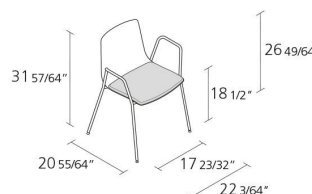

Alias S.r.l.

Via delle Marine 5 -24064 Grumello del Monte (BG) - Italia
Ph + 39 035 4422511 - info@alias.design - VAT 02176720163