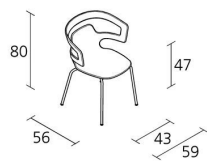

Alias

SEGESTA CHAIR / 500

Alfredo Häberli

Stacking chair with arms with structure in stove enamelled or chromed steel; seat and back in solid plastic material.

INFORMATION

Fire-retardancy (on request)

100% Recyclable

10

Max number of chairs for stacking

1

Boxes number

2

Max number pieces per a box

0,376

Volume in m³

10,5

Gross weight in Kg

FINISHES SEGESTA CHAIR / 500

CHROMED STEEL

CR

STOVE ENAMELLED STEEL

A009

A011