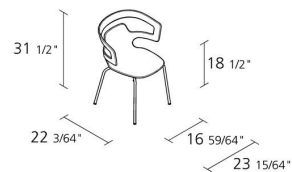

Alias

SEGESTA CHAIR / 500

Alfredo Häberli

Stacking chair with arms with structure in stove enamelled or chromed steel; seat and back in solid plastic material.

INFORMATION

Fire-retardancy (on request)

100% Recyclable

10

Max number of chairs for stacking

1

Boxes number

2

Max number pieces per a box

0,376

Volume in m³

10,5

Gross weight in Kg

FINISHES SEGESTA CHAIR / 500

CHROMED STEEL

CR

STOVE ENAMELLED STEEL

A009

A011