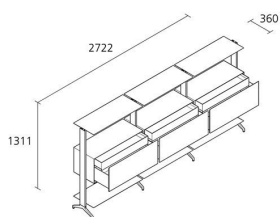

Alias S.r.l.

Via delle Marine 5 -24064 Grumello del Monte (BG) - Italia
Ph + 39 035 4422511 - info@alias.design - VAT 02176720163