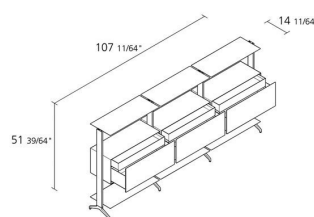

Alias S.r.l.

Via delle Marine 5 -24064 Grumello del Monte (BG) - Italia
Ph + 39 035 4422511 - info@alias.design - VAT 02176720163