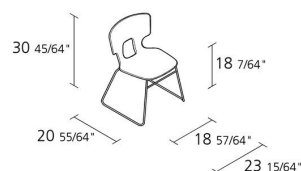

Alias S.r.l.

Via delle Marine 5 -24064 Grumello del Monte (BG) - Italia
Ph + 39 035 4422511 - info@alias.design - VAT 02176720163