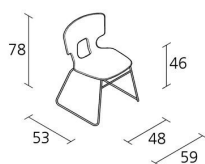

Alias S.r.l.

Via delle Marine 5 -24064 Grumello del Monte (BG) - Italia
Ph + 39 035 4422511 - info@alias.design - VAT 02176720163