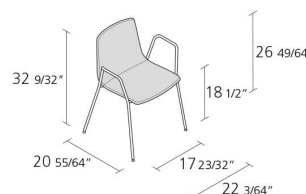

Alias S.r.l.

Via delle Marine 5 -24064 Grumello del Monte (BG) - Italia
Ph + 39 035 4422511 - info@alias.design - VAT 02176720163