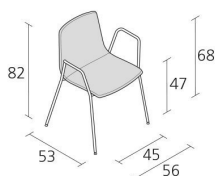

Alias

Slim chair 4 arm soft L / 89G

Chair with structure and arms in lacquered or chromed steel (stackable version on request). Shell in monochromatic polypropylene covered in fabric, leather or eco-leather.

Alias S.r.l.

Via delle Marine 5 -24064 Grumello del Monte (BG) - Italia
Ph + 39 035 4422511 - info@alias.design - VAT 02176720163

Designers

PearsonLloyd

Tom Lloyd and Luke Pearson founded PearsonLloyd in 1997 and since then completed a wide range of projects. The studio uses an investigative approach based on research that combines in a balanced manner the creation, efficiency, user needs and ergonomics. Some of their awards received include the Gold DBA Design. Effectiveness award and the distinction of the Royal Designers of Industry. In 2011 they designed the eleven upholstered elements, followed by the side tables (2012) and the high back version (2015) which naturally complete this system. They live and work in London.