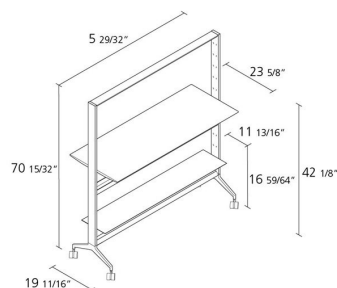

Alias S.r.l.

Via delle Marine 5 -24064 Grumello del Monte (BG) - Italia
Ph + 39 035 4422511 - info@alias.design - VAT 02176720163