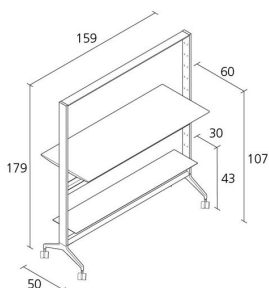

Alias S.r.l.

Via delle Marine 5 -24064 Grumello del Monte (BG) - Italia
Ph + 39 035 4422511 - info@alias.design - VAT 02176720163