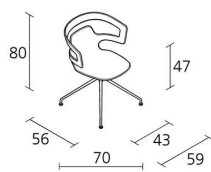

## SEGESTA TRESTLE / 53F

*Alfredo Häberli*

Chair with arms with 4-star base in stove enamelled or chromed steel; seat and back in solid plastic material.