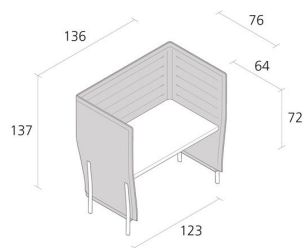

Alias

ELEVEN HIGH DESK 137 / 885

PearsonLloyd

Desk. Structure with legs in die-cast aluminium and frame in steel stove enamelled or polished. Panels covered with fabric. Fixed top in MDF oak veneered (65x123 cm, thickness 2 cm)

NOTE: available in two versions: with panels cm. 107 or 137 high.

INFORMATION

FINISHES ELEVEN HIGH DESK 137 / 885

POLISHED ALUMINIUM

AB

STOVE ENAMELLED STEEL

A009

STOVE ENAMELLED ALUMINIUM