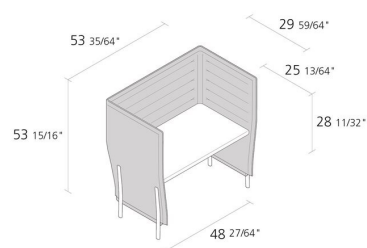

Alias

ELEVEN HIGH DESK 137 / 885

PearsonLloyd

Desk. Structure with legs in die-cast aluminium and frame in steel stove enamelled or polished. Panels covered with fabric. Fixed top in MDF oak veneered (65x123 cm, thickness 2 cm)

NOTE: available in two versions: with panels cm. 107 or 137 high.

INFORMATION

FINISHES ELEVEN HIGH DESK 137 / 885

POLISHED ALUMINIUM

AB

STOVE ENAMELLED STEEL

A009

STOVE ENAMELLED ALUMINIUM