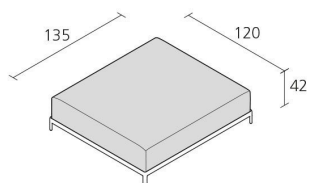

Alias S.r.l.

Via delle Marine 5 -24064 Grumello del Monte (BG) - Italia
Ph + 39 035 4422511 - info@alias.design - VAT 02176720163