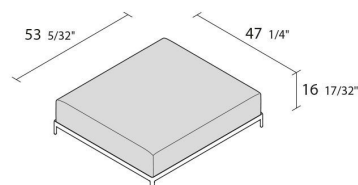

Alias S.r.l.

Via delle Marine 5 -24064 Grumello del Monte (BG) - Italia
Ph + 39 035 4422511 - info@alias.design - VAT 02176720163