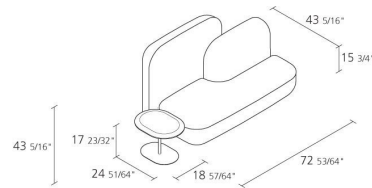

Alias

OKOME / O05

Nendo

Seat composition with seat and backrest covered with eco-leather Serge Ferrari®, Camira® or Kvadrat® fabric. OPTIONAL: Small table with structure made of stove enamelled steel and top in lacquered plastic material (code 23B).