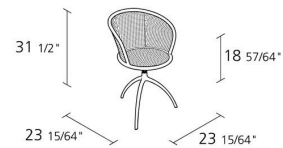

## YOUNG LADY / 901

*Paolo Rizzatto*

Swivel easy chair with structure in die-cast polished or stove enamelled aluminium, interchangeable seat in Viennese cane, back in Viennese cane.

Numero massimo per collo

1

Max number pieces  
per a box

Volume in m3

0,409

Volume in m<sup>3</sup>

Peso lordo in Kg singolo pezzo

6