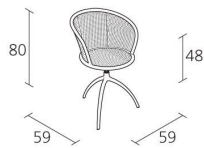

## YOUNG LADY / 901

*Paolo Rizzatto*

Swivel easy chair with structure in die-cast polished or stove enamelled aluminium, interchangeable seat in Viennese cane, back in Viennese cane.