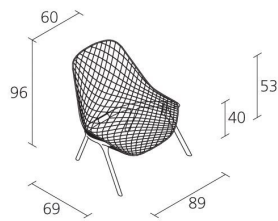

Alias

GRAN KOBI / 035

Patrick Norguet

Armchair with shell in enamelled steel; support belt and legs in stove enamelled aluminium.

INFORMATION

Warranty 3 years

Fire-retardancy
(some parts only)

100% Recyclable

Numero colli

1

Boxes number

Numero massimo per collo

1

Max number pieces
per a box

Volume in m3

0,844

Volume in m³

Peso lordo in Kg singolo pezzo

41,2

Gross weight in Kg

FINISHES GRAN KOBI / 035

ALUMINIUM & STEEL

A011 A019 A022 A047

LEATHER PELLE FRAU® COLOR SYSTEM