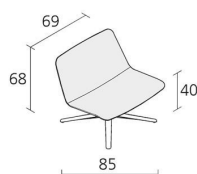

Alias S.r.l.

Via delle Marine 5 -24064 Grumello del Monte (BG) - Italia
Ph + 39 035 4422511 - info@alias.design - VAT 02176720163