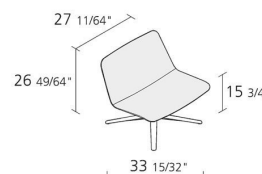

Alias S.r.l.

Via delle Marine 5 -24064 Grumello del Monte (BG) - Italia
Ph + 39 035 4422511 - info@alias.design - VAT 02176720163