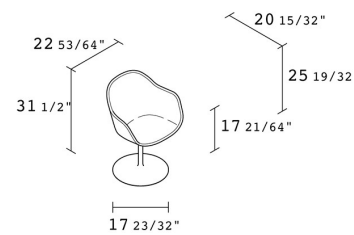

## NEW LADY SOFT CALYX / 07G

*Paolo Rizzatto*

Chair with swivel base in stove enamelled steel. Shell in polyurethane covered with fabric or leather (cover is not removable).

NOTE: it is possible to choose two different colors for the inner and outer seat cover.