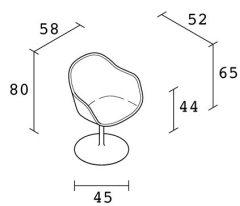

## NEW LADY SOFT CALYX / 07G

*Paolo Rizzatto*

Chair with swivel base in stove enamelled steel. Shell in polyurethane covered with fabric or leather (cover is not removable).

NOTE: it is possible to choose two different colors for the inner and outer seat cover.