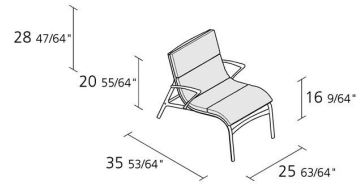

Alias S.r.l.

Via delle Marine 5 -24064 Grumello del Monte (BG) - Italia
Ph + 39 035 4422511 - info@alias.design - VAT 02176720163