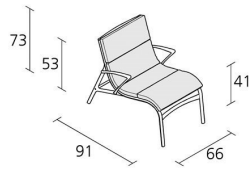

Alias S.r.l.

Via delle Marine 5 -24064 Grumello del Monte (BG) - Italia
Ph + 39 035 4422511 - info@alias.design - VAT 02176720163