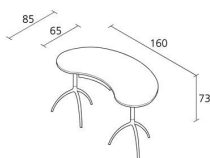

Alias S.r.l.

Via delle Marine 5 -24064 Grumello del Monte (BG) - Italia
Ph + 39 035 4422511 - info@alias.design - VAT 02176720163