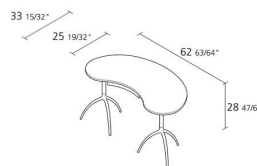

Alias S.r.l.

Via delle Marine 5 -24064 Grumello del Monte (BG) - Italia
Ph + 39 035 4422511 - info@alias.design - VAT 02176720163