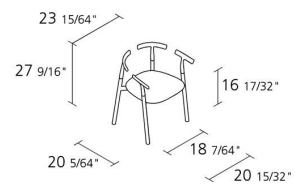

Alias

TWIG 4 / 10C

Nendo

Chair with backrest and seat in lacquered solid ash stained ash gray (FRNC); legs in aluminium stove enamelled black (A011).

INFORMATION

Warranty 5 years

Fire-retardancy
(some parts only)

8,5

Gross weight in Kg

FINISHES TWIG 4 / 10C

STOVE ENAMELLED ALUMINIUM

A011

WOOD

FRNC