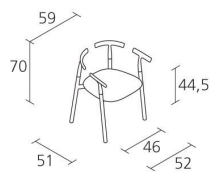

Alias

TWIG 4 / 10C

Nendo

Chair with backrest and seat in lacquered solid ash stained ash gray (FRNC); legs in aluminium stove enamelled black (A011).

INFORMATION

Warranty 5 years

Fire-retardancy
(some parts only)

8,5

Gross weight in Kg

FINISHES TWIG 4 / 10C

STOVE ENAMELLED ALUMINIUM

A011

WOOD

FRNC