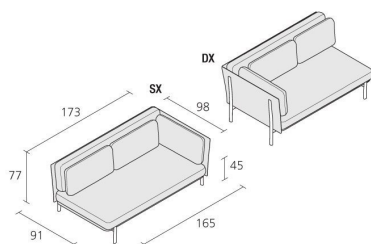

Alias

TWELVE CORNER / 883

PearsonLloyd

Modular 2 seater element sofa right or left with die-cast aluminium legs and steel frame.
Seat cushion, back and arm in polyurethane with removable covers in Camira® or Kvadrat®
fabric or Pelle Frau® leather.

Max number pieces per a box

0,95

Volume in m³

77

Gross weight in Kg

FINISHES TWELVE CORNER / 883

POLISHED ALUMINIUM

AB