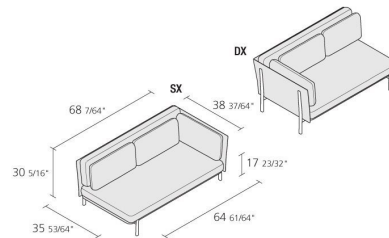

Alias

TWELVE CORNER / 883

PearsonLloyd

Modular 2 seater element sofa right or left with die-cast aluminium legs and steel frame.
Seat cushion, back and arm in polyurethane with removable covers in Camira® or Kvadrat®
fabric or Pelle Frau® leather.

Max number pieces per a box

0,95

Volume in m³

77

Gross weight in Kg

FINISHES TWELVE CORNER / 883

POLISHED ALUMINIUM

AB