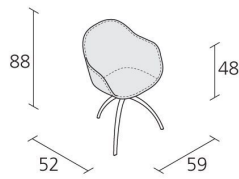

Alias

NEW LADY / 07A

Paolo Rizzatto

Small armchair with 3-legs base in die-cast aluminium stove enamelled or polished. Seat and back in plastic material covered with leather (cover is not removable).

INFORMATION