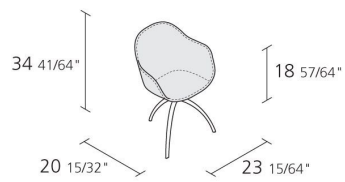

Alias

NEW LADY / 07A

Paolo Rizzatto

Small armchair with 3-legs base in die-cast aluminium stove enamelled or polished. Seat and back in plastic material covered with leather (cover is not removable).

INFORMATION