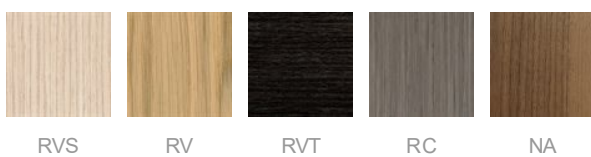

MATERIAlias

Ausführungen frametable oval 480 / 499_480

ALUMINIUM GERAUHT LACKIERT

ALUMINIUM POLIERT

ALUMINIUM GLÄNZEND LACKIERT

LAMINAT

HOLZ

MARMOR

Bianco di
Carrara

GLAS

DB01

DB02

DB03

DB05

VTT

Note: different shades and any color differences are due to the use of natural materials.