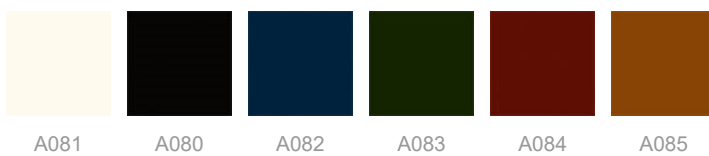

MATERIAlias

Ausführungen frametable oval 480 / 499_480

ALUMINIUM GERAUHT LACKIERT

ALUMINIUM POLIERT

ALUMINIUM GLÄNZEND LACKIERT

LAMINAT

HOLZ

MARMOR

Bianco di
Carrara

GLAS

DB01

DB02

DB03

DB05

VTT

Note: different shades and any color differences are due to the use of natural materials.