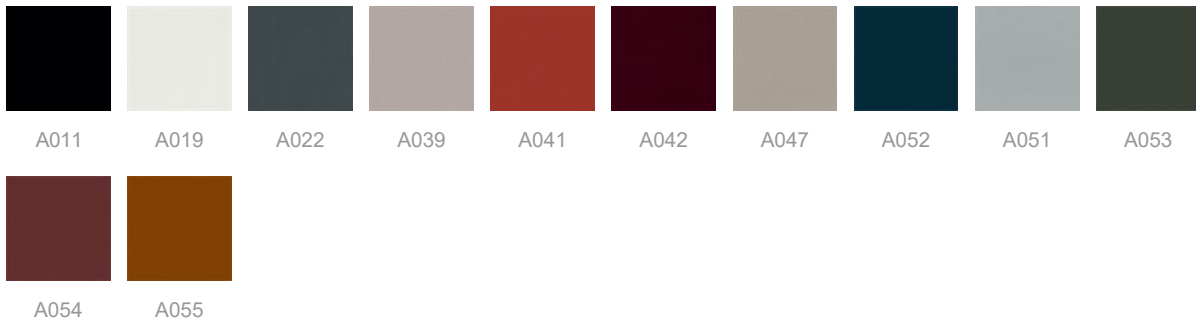

MATERIAlias

Ausführungen frametable oval 480 / 499_480

ALUMINIUM GERAUHT LACKIERT

ALUMINIUM POLIERT

ALUMINIUM GLÄNZEND LACKIERT

LAMINAT

HOLZ

MARMOR

Bianco di
Carrara

GLAS

DB01

DB02

DB03

DB05

VTT

Note: different shades and any color differences are due to the use of natural materials.