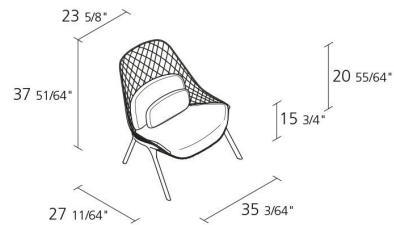

Alias

GRAN KOBI OUTDOOR / 035+034

Patrick Norguet

Armchair for outdoor use with stove enamelled steel and with cataphoresis treatment; support belt and legs stove enamelled aluminium for outdoor. Seat in lacquered polyurethane and dryfill and cushions in dryfill; seat and cushions covered with Tempotest® fabric, eco-leather Serge Ferrari® or Création Baumann® fabrics.