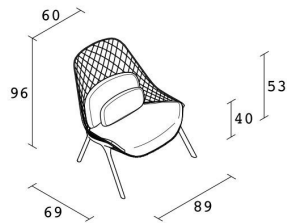

Alias

GRAN KOBI OUTDOOR / 035+034

Patrick Norguet

Armchair for outdoor use with stove enamelled steel and with cataphoresis treatment; support belt and legs stove enamelled aluminium for outdoor. Seat in lacquered polyurethane and dryfill and cushions in dryfill; seat and cushions covered with Tempotest® fabric, eco-leather Serge Ferrari® or Création Baumann® fabrics.