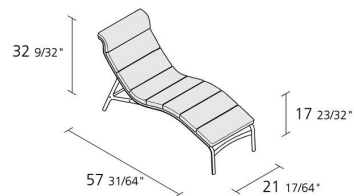

Alias

LONGFRAME SOFT / 414_0

Chaise longue for outdoor with structure made of extruded aluminium profile and die-cast aluminium elements. Seat and back in fire retardant PVC covered polyester mesh; removable cushion with upholstery in draining expanded polyurethane and cover in Tempotest® fabric, eco-leather Serge Ferrari® or Création Baumann® fabrics. Black Kevlar bracing wire.