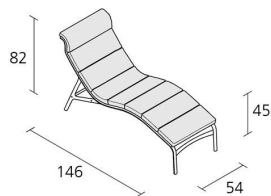

Alias

LONGFRAME SOFT / 414_0

Chaise longue for outdoor with structure made of extruded aluminium profile and die-cast aluminium elements. Seat and back in fire retardant PVC covered polyester mesh; removable cushion with upholstery in draining expanded polyurethane and cover in Tempotest® fabric, eco-leather Serge Ferrari® or Création Baumann® fabrics. Black Kevlar bracing wire.

17

Gross weight in Kg

FINISHES LONGFRAME SOFT / 414_O

STOVE ENAMELLED ALUMINIUM

MESH A

MESH B

'TEMPOTEST' FABRIC